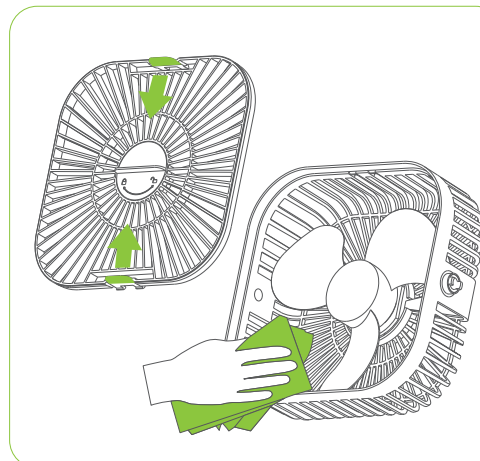

2 First cut off the power supply, and then squeeze any one of the upper and lower ends of the air outlet window toward the middle in order to remove the air outlet window, and then wipe the fan blades with a damp cloth, the air outlet window can be rinsed separately.