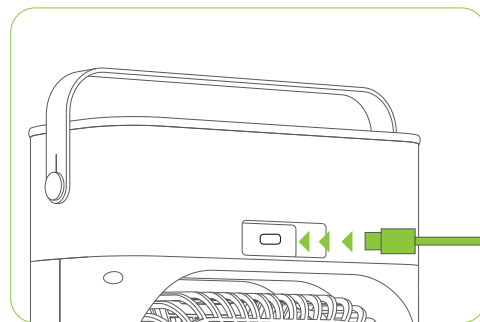

Water tank capacity : 600ML

**ONLY ADD tap water or mineral water**

2 The aromatherapy cover can be opened by rotating, the perfume is dripped on the cotton sheet, and then rotate the cover.

3 Plug the power cord into the power supply interface for power-on.