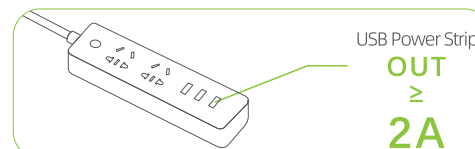

POWER SUPPLY

The output current of the power supply equipment should be over or equal to 2A, otherwise it will cause insufficient power supply of the product and cannot work normally.