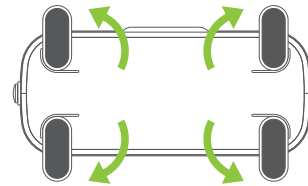

**ONLY ADD tap water or mineral water**

2 When blowing air downwards, please do not open the spray at the same time, otherwise the fan will absorb the water mist and form water droplets, and dripping will occur on the casing.

3 When not using the spray function, pour out the water to prevent water leakage and bacteria growth.

4 There are 4 feet on the bottom of the product, which can be opened by rotation to increase the stability of the product.