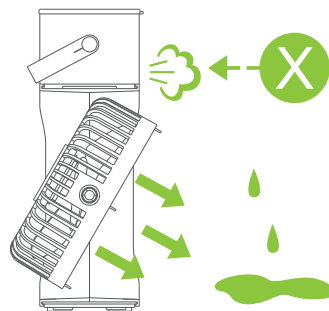

## TIPS

1 When the sensor detects that the amount of water in the tank is too low, it will automatically stop spraying, refill the water again, and press the spray switch to spray. Due to the weak conductivity of pure and distilled water, it will cause the spray function to not work properly. So only tap water or mineral water can be added.

3 When not using the spray function, pour out the water to prevent water leakage and bacteria growth.

4 There are 4 feet on the bottom of the product, which can be opened by rotation to increase the stability of the product.