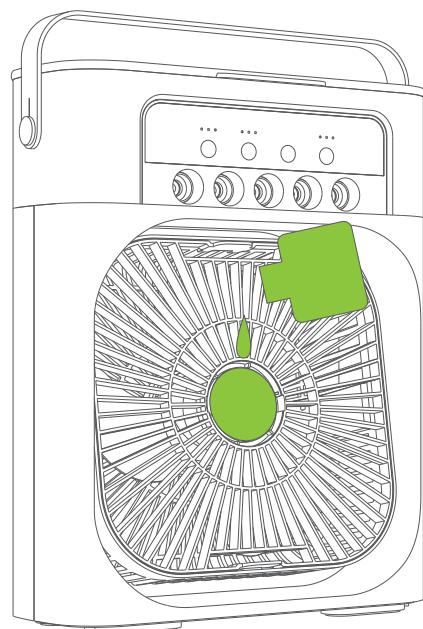

## HOW TO USE

1 Open the water tank cover, pour some tap water or mineral water, and then cover the water tank cover. Due to the weak conductivity of pure and distilled water, it will cause the spray function to not work properly. So only tap water or mineral water can be added.

Water tank capacity : 600ML

**ONLY ADD tap water or mineral water**

2 The aromatherapy cover can be opened by rotating, the perfume is dripped on the cotton sheet, and then rotate the cover.

3 Plug the power cord into the power supply interface for power-on.