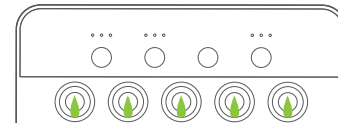

5 When the surface of the atomizing sheet is covered with water drops, it will cause a delay in spraying, and wait for a few seconds to spray normally.